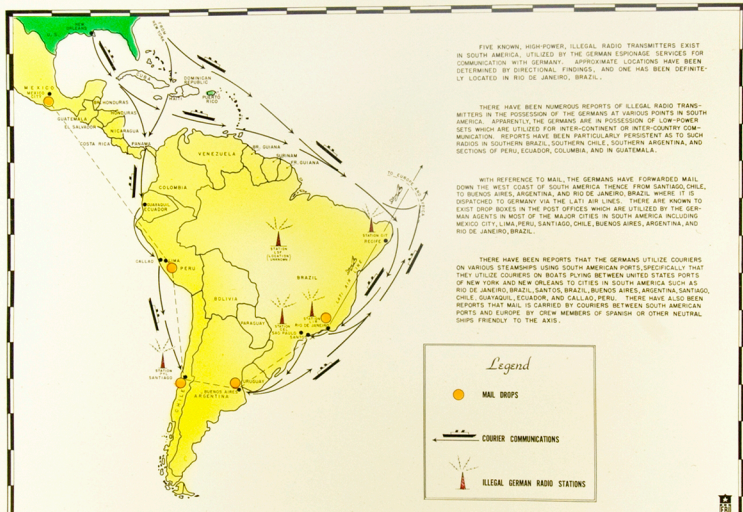

DIAGRAMMATIC ILLUSTRATION OF NAZI COMMUNICATION SYSTEM IN LATIN AMERICA

DECEMBER 5, 1941