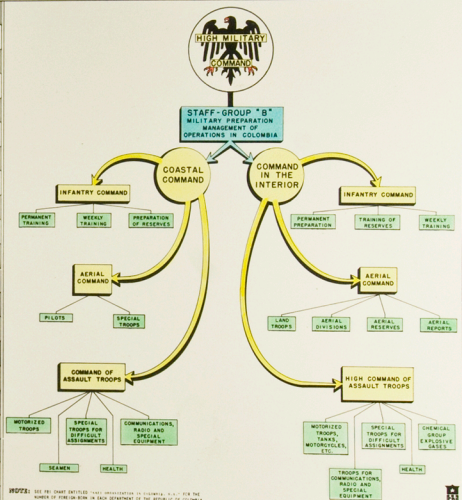

DIAGRAMMATIC ILLUSTRATION OF THE NAZI MILITARY ORGANIZATION IN COLOMBIA, SOUTH AMERICA

NUMERICAL COMPARISON OF FOREIGN-BORN BY NATIONALITIES-1940

DECEMBER 8, 1941