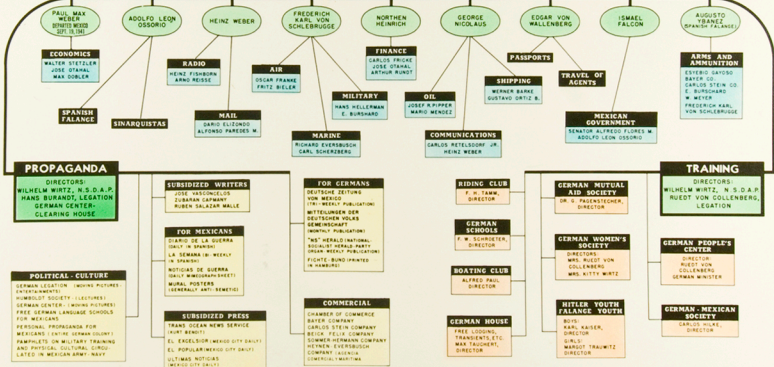

NAZI ECONOMIC AND MILITARY INTELLIGENCE ORGANIZATION IN MEXICO

NAZI
GESTAPO

DIRECTORS

EDGAR VON WILLENBERG
LEGATION

HANS HELLMAN
GESTAPO

WILHELM
MERTZ
LEGATION

DECEMBER 5, 1941